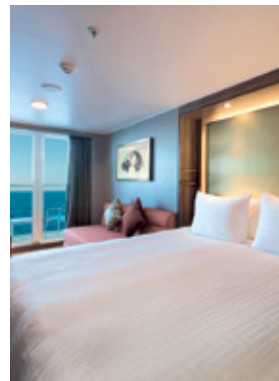

BALCONY/BALCONY DELUXE STATEROOM

From 20 sq.m /
From 22 - 28 sq.m
Max Occupancy 3 - 4 / 2 - 4
Deck 8 / 9 / 10 / 11 / 12 / 13 / 15
1 Queen-size Bed + 1 Single
Sofa Bed / 1 Queen-size Bed +
1 Single Sofa Bed + 1 Ceiling
Pullman Bed