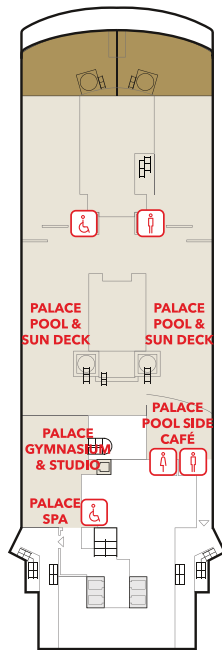

* The maximum occupancy of designated Palace Penthouses can be up to 6 guests upon request, subject to stateroom availability.

^ The above image is for a stateroom configuration for 2 persons - other stateroom configurations for 3 persons and 4 persons are also available.

Genting Dream Deck Plans

DECK 19

Lounge, Business Centre & SportsPlex

DECK 18

The Palace, Ropes Course, Mini-Golf, Rock Climbing Wall & Zouk Private Party Deck

DECK 17

The Palace, Suites, Zouk & Zouk Beach Club