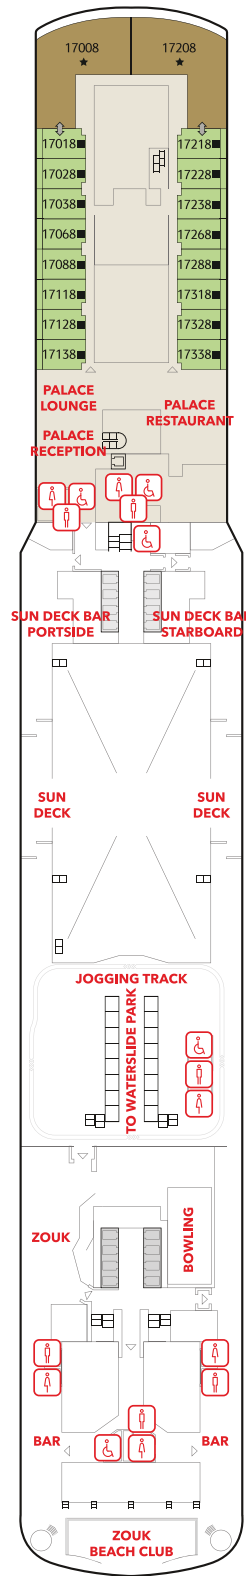

FLEET OVERVIEW

Gross Tonnage **150,695 tons**
 Length **335m**
 Width **40m**
 Decks **18**
 Passenger Capacity **3,352 (Lower Berth)**
 Staterooms **1,674**

Take a virtual 360° tour

Rope Course & Zipline

Approx 56 - 115.4 sq.m
 Max Occupancy 4 - 6*
 Deck 13/16
 1 King-size Bed + 1 Double Sofa /
 1 Queen-size Bed + 2 Double Sofa Beds /
 1 Queen-size Bed + 1 Double Sofa Bed

PALACE DELUXE PREMIUM

From 41 - 61 sq.m
 Max Occupancy 4
 Deck 9 / 10 / 11 / 12 / 13 / 15
 1 King-size Bed + 1 Double
 Sofa Bed

PALACE DELUXE SUITE

From 41 sq.m
 Max Occupancy 4
 Deck 15
 1 Queen-size Bed + 1 Double
 Sofa Bed

PALACE SUITE

From 37 - 40 sq.m
 Max Occupancy 4
 Deck 13 / 15 / 16 / 17
 1 Queen-size Bed + 1 Double
 Sofa Bed

Genting Dream Deck Plans

DECK 19

Lounge, Business Centre & SportsPlex

DECK 18

The Palace, Ropes Course, Mini-Golf, Rock Climbing Wall & Zouk Private Party Deck

DECK 17

The Palace, Suites, Zouk & Zouk Beach Club