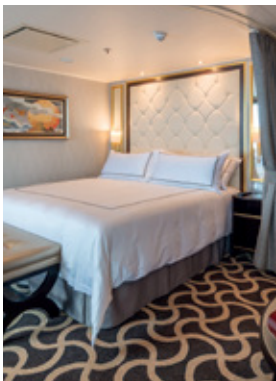

PALACE SUITE

From 37 - 40 sq.m
Max Occupancy 4
Deck 13 / 15 / 16 / 17
1 Queen-size Bed + 1 Double
Sofa Bed