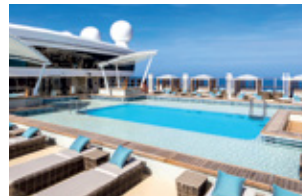

Feel the thrill of gliding above the ocean on a 35-metre zipline.

Waterslide Park

Get drenched in fun on one of our six different waterslides.

Zouk & Zouk Beach Club

There's a party going on somewhere! Dive in at one of our famous pool parties or dance till dawn with our guest DJs at Zouk.