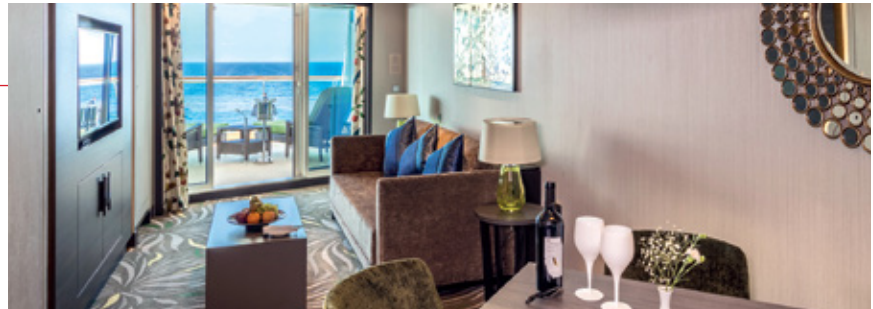

PALACE DELUXE PREMIUM

From 41 - 61 sq.m
Max Occupancy 4
Deck 9 / 10 / 11 / 12 / 13 / 15
1 King-size Bed + 1 Double
Sofa Bed