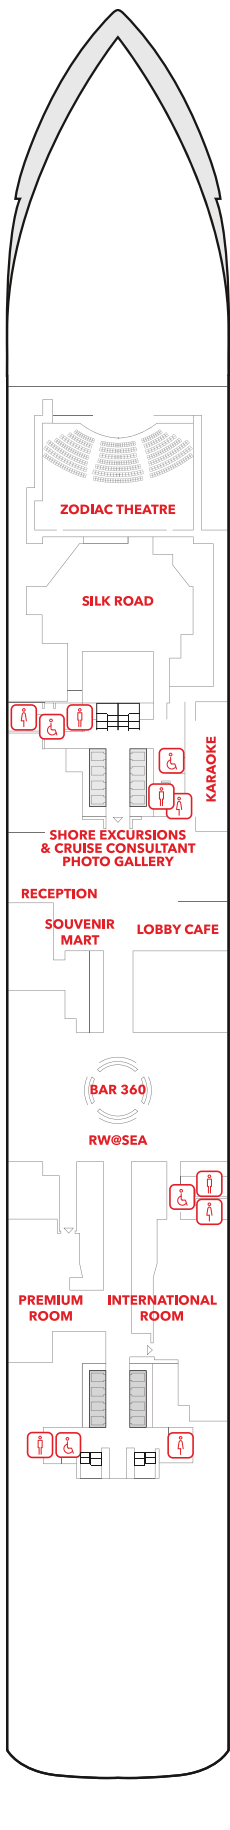

DECK 6

Main Lobby, Reception, Restaurant, Café, Lounges & Entertainment Venues