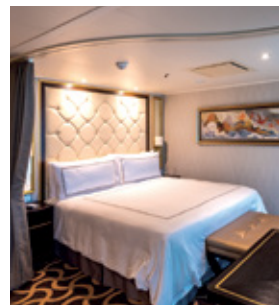

Approx 56 - 115.4 sq.m
 Max Occupancy 4 - 6*
 Deck 13/16
 1 King-size Bed + 1 Double Sofa /
 1 Queen-size Bed + 2 Double Sofa Beds /
 1 Queen-size Bed + 1 Double Sofa Bed

PALACE DELUXE PREMIUM

From 41 - 61 sq.m
 Max Occupancy 4
 Deck 9 / 10 / 11 / 12 / 13 / 15
 1 King-size Bed + 1 Double
 Sofa Bed