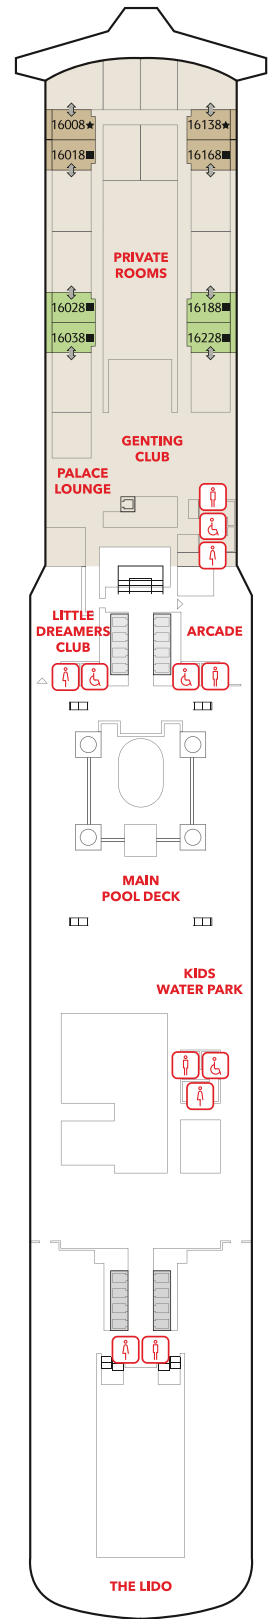

FLEET OVERVIEW

Gross Tonnage **150,695 tons**
 Length **335m**
 Width **40m**
 Decks **18**
 Passenger Capacity **3,352 (Lower Berth)**
 Staterooms **1,674**

Take a virtual 360° tour

Rope Course & Zipline

Approx 56 - 115.4 sq.m
 Max Occupancy 4 - 6*
 Deck 13/16
 1 King-size Bed + 1 Double Sofa /
 1 Queen-size Bed + 2 Double Sofa Beds /
 1 Queen-size Bed + 1 Double Sofa Bed

PALACE DELUXE PREMIUM

From 41 - 61 sq.m
 Max Occupancy 4
 Deck 9 / 10 / 11 / 12 / 13 / 15
 1 King-size Bed + 1 Double
 Sofa Bed

PALACE DELUXE SUITE

From 41 sq.m
 Max Occupancy 4
 Deck 15
 1 Queen-size Bed + 1 Double
 Sofa Bed

PALACE SUITE

From 37 - 40 sq.m
 Max Occupancy 4
 Deck 13 / 15 / 16 / 17
 1 Queen-size Bed + 1 Double
 Sofa Bed

Genting Dream Deck Plans

DECK 19

Lounge, Business Centre & SportsPlex

DECK 18

The Palace, Ropes Course, Mini-Golf, Rock Climbing Wall & Zouk Private Party Deck

DECK 17

The Palace, Suites, Zouk & Zouk Beach Club