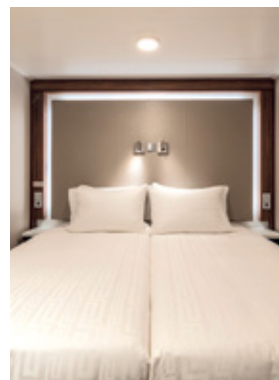

INTERIOR STATEROOM

From 13 - 14 sq.m
Max Occupancy 2 - 4^
Deck 5 / 8 / 9 / 10 / 11 /
12 / 13 / 15
2 Single Beds / 2 Single Beds
+ 1 Ceiling Pullman bed / 1
Single Bed + 1 Ceiling Pullman
Bed + 1 Double Sofa Bed

* The maximum occupancy of designated Palace Penthouses can be up to 6 guests upon request, subject to stateroom availability.

^ The above image is for a stateroom configuration for 2 persons - other stateroom configurations for 3 persons and 4 persons are also available.